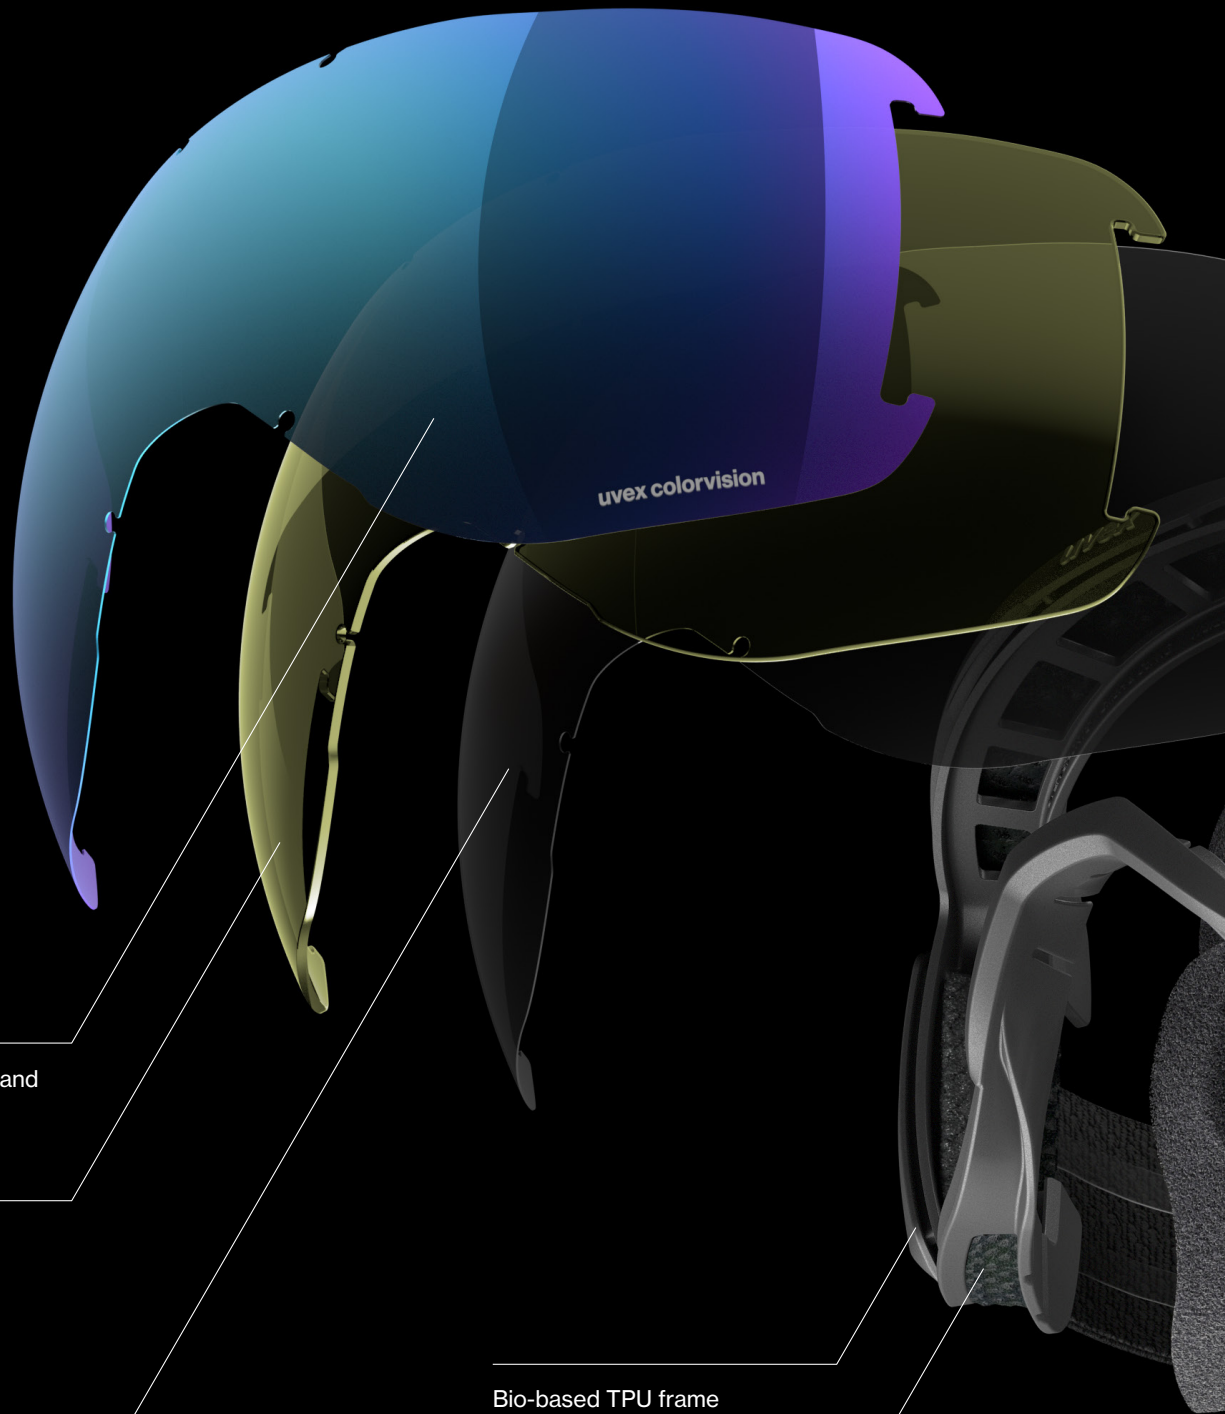

- Fewer distracting reflections
- Minimized glare reduces eye strain
- Better detail vision, even in difficult light conditions

uvex variomatic® (V):
top-flight comfort

- Automatic, stepless self-tinting
- **NEW: Five protection levels (S0-S4)**
- From light to dark in 25 seconds

uvex supravision®:
unequaled anti-fog performance

- 200% more anti-fog (vs. standard)
- 100% UVA, UVB, UVC protection, up to 400 nm
- Unbreakable for maximum protection

uvex CV* sharpen your vision.

Meet uvex CV. A synonym for the highest level of contrast between bright colours – regardless of locations and conditions. On the piste, in deep snow, on demanding tours. Plus: stronger depth perception if visibility gets low. Ensures better performance and maximum safety. Always. Everywhere.

Scratch-resistant coating and full Revo mirroring

Ultimate contrast with uvex colorvision®
15% wider field of vision (single lens technology)
100% UVA, UVB & UVC protection up to 400 nm

400% more anti-fog with uvex supravision®