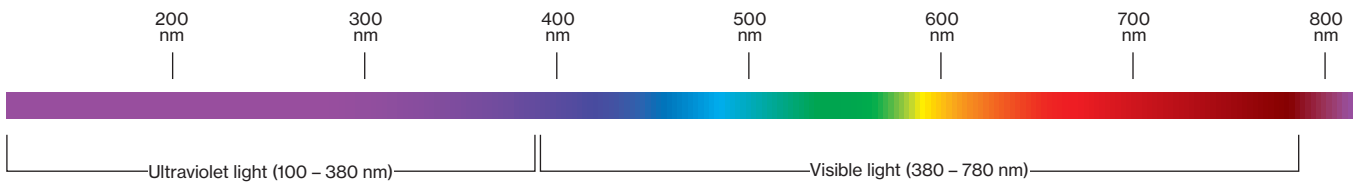

The uvex temperature competence ensures permanent, draft-free ventilation. This keeps the field of view fog-free twice as long as conventional standards demand.

Easy to clean

The special coating on the lens allows moisture or fingerprints to be easily removed.

VPX

uvex sunglasses with variomatic polavision extended technology (VPX) – featuring automatic, stepless self-tinting in all light conditions, as well as secure protection against glare and annoying reflections.

Interchangeable lenses

Interchangeable lenses guarantee uncomplicated handling and perfect visibility in all weather conditions.

Robust and scratch-proof

Made of extremely durable polycarbonate, the lenses withstand temperatures down to –40 °C without compromising mechanical strength. A special coating to protect against damage according to standard EN ISO 12312-1 makes the lenses scratch-resistant without impairing the view.

Soft nose pads and earpiece ends

A pair of glasses fits perfectly when you cannot feel them. Soft nose pads and soft earpiece ends ensure pressure-free wearing comfort. The soft earpieces are cold-formable on a variety of models. They ensure a perfectly secure fit.

UV protection

Ultraviolet absorbers integrated directly into the raw material filter 100% of harmful UVA, UVB, and UVC radiation up to 400 nm.

European standard for sports eyewear and goggles

EN ISO 18527-1:2022 / EN ISO 18527-1