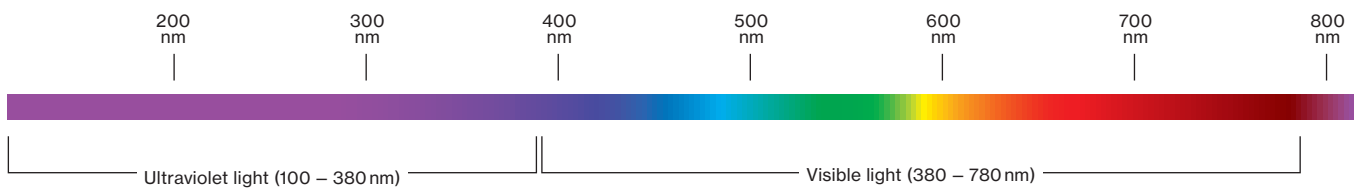

100% UV protection up to 400 nm

Our UV absorber offers 100% protection against damaging UV rays up to 400 nm.

Models/ lens technology

	uvex variomatic® (VPX) uvex polavision®	uvex contrastview (CV)	uvex colorvision® (CV)	uvex variomatic® (V)	Take Off polavision® (TOP)	Take Off (TO)	lasergold lite (LGL) yellow	lasergold (LG)	full mirror (FM)
uvex epic ATTRACT		✓					✓		✓
uvex epic ATTRACT small		✓					✓		✓
uvex evidnt ATTRACT		✓		✓			✓		✓
uvex evidnt ATTRACT small		✓		✓			✓		✓
uvex athletic			✓				✓		✓
uvex contest			✓						
uvex downhill 2100	✓		✓	✓					
uvex xcitd			✓	✓					
uvex topic									✓
uvex gravity									✓
uvex g.gl 3000					✓	✓	✓		
uvex elemnt							✓		✓
uvex pwdr									✓
uvex scribble								✓	✓
uvex speedy pro								✓	