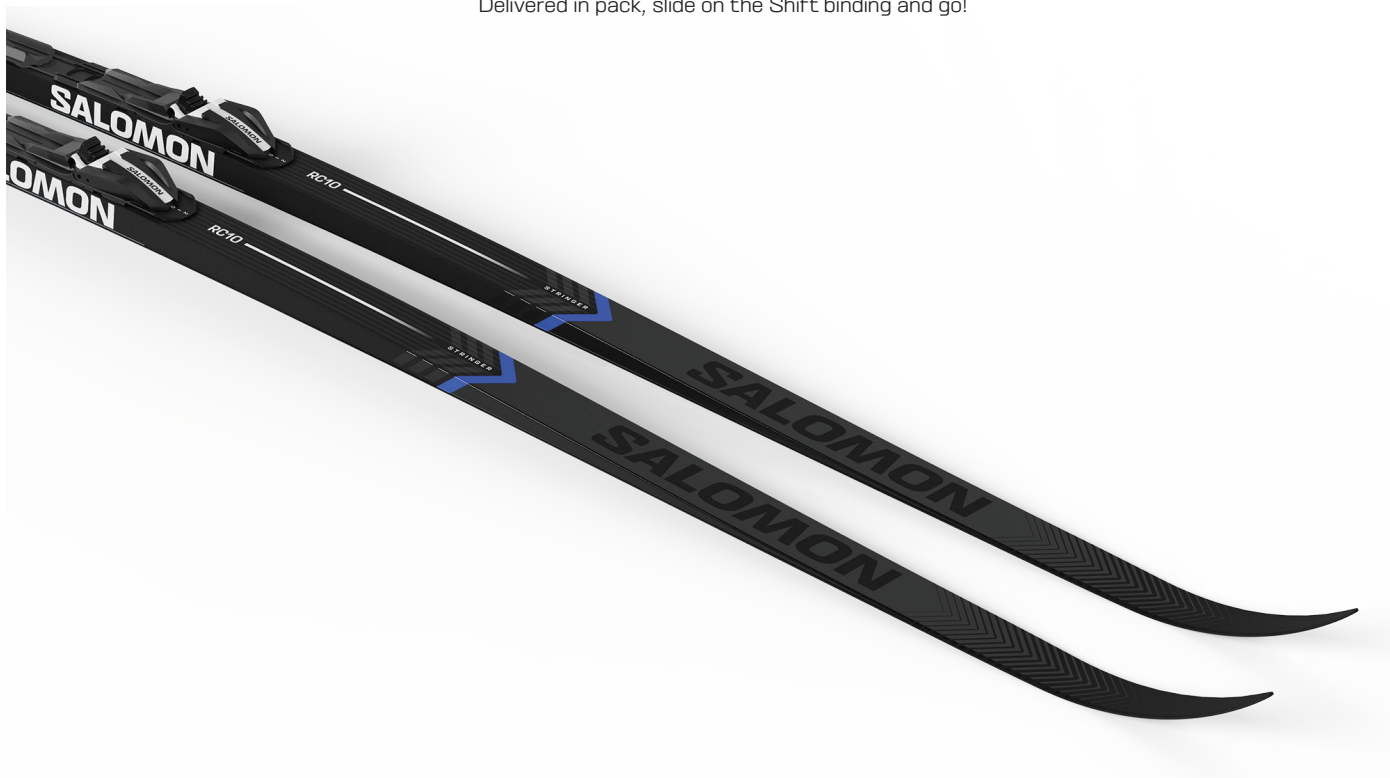

## ENDURANCE CLASSIC

Go the distance and savor every moment with our Endurance Classic skis. Engineered for stamina, reliability, and pure enjoyment, these skis transform each kilometer into a smoother, more pleasurable experience.

### The lightweight and high-performing classic ski with a skin grip.

Salomon's RC10 eSKIN feature a brand-new Stringer Core to give you lighter and more performant classic skis. The eSKINGRIP+ insert delivers precise, secure and silent grip, while the Shift binding makes it easy to adjust your grip and fine-tune the performance of your skis. Delivered in pack, slide on the Shift binding and go!