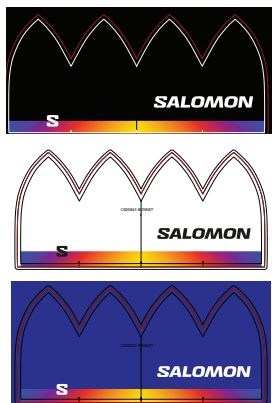

**XC CLUB LINE BEANIE
BLACK**

LC2363500

**XC CLUB LINE BEANIE
CANE**

LC2364800

**XC CLUB LINE BEANIE
BRIGHT BLUE**

LC2364700