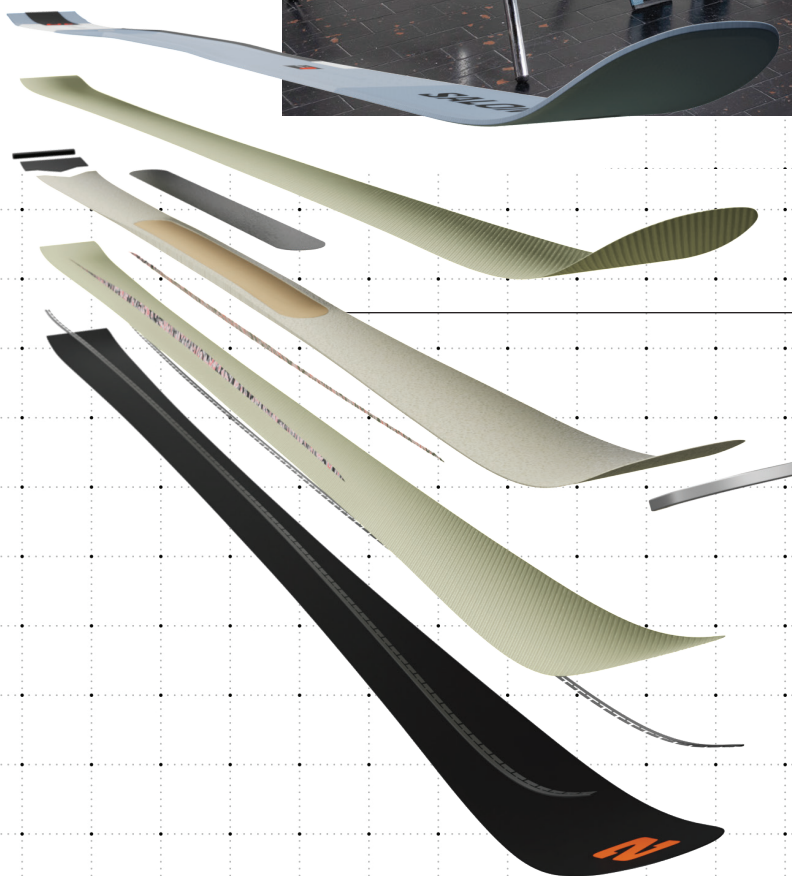

S/MAX

Elegance meets power to refine carving.

DUAL CORE 2

This sandwich construction with high transmission tri-axial fiber and ash woodcore brings additional stability and boost while reducing the weight of the set-up.