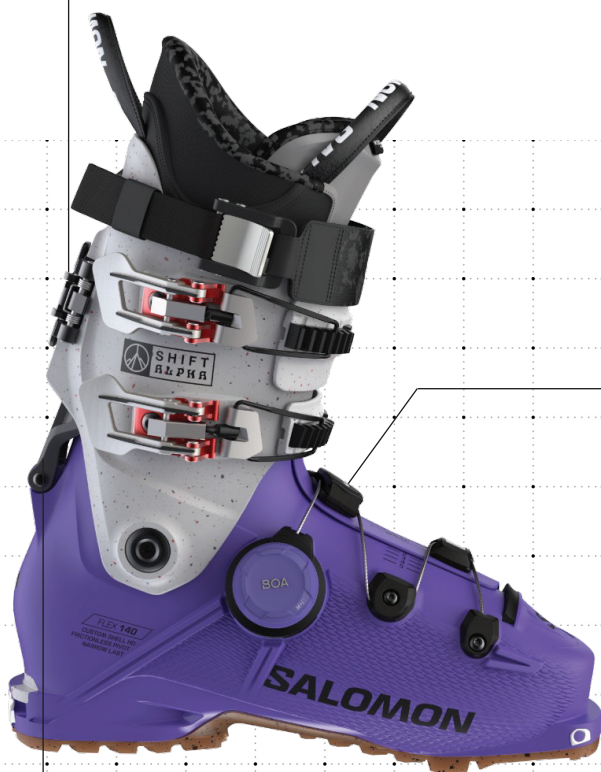

Price

FLEX	LAST	SIZES	WEIGHT (1 boot) (g)
90	102-108	22.5 to 27.5	1626g

SHIFT ALPHA BOA

The uncompromising,
all-in-one freeride boot.

TWINLOCK MECHANISM

This redesigned SkiWalk and FreeSpine offer a wide range of motion and progressive alpine flex, while the horizontal closing position prioritizes safety and durability.