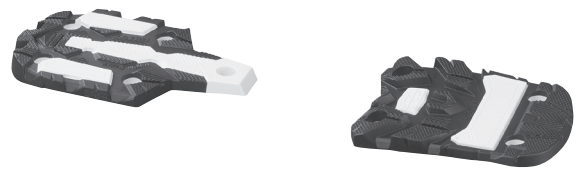

**SHIFT PRO AT
23223 NORM**
L47070500

Color White Black
Compatible with Shift Pro 130 AT / Shift Pro 120 AT / Shift Pro 100 AT / Shift Pro 110 W AT / Shift Pro 90 W AT
Price