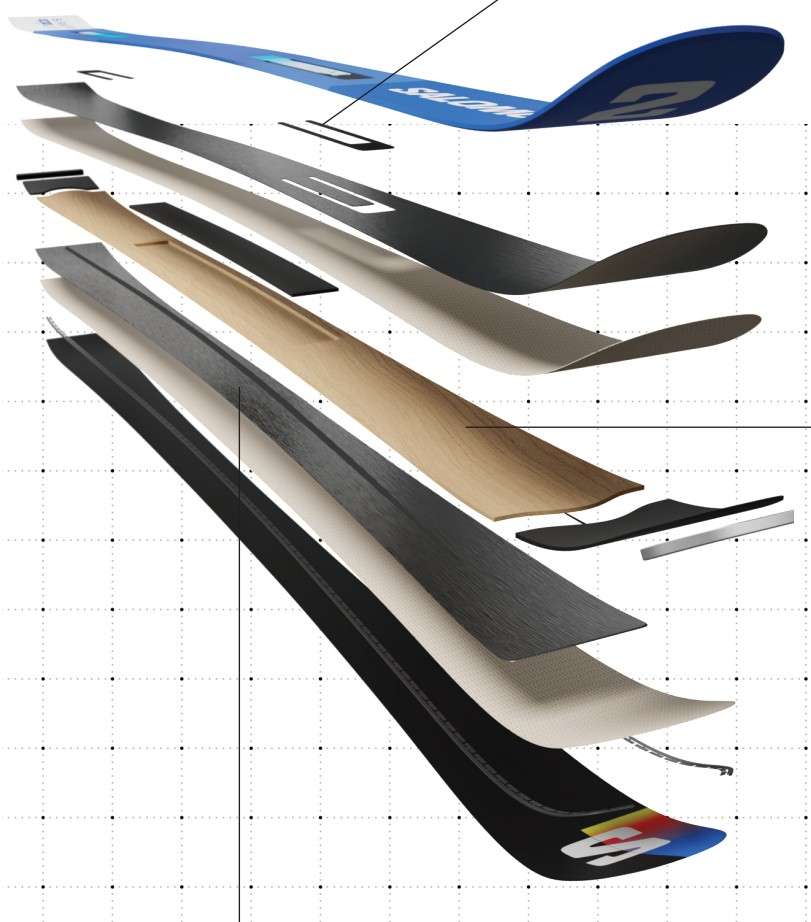

By fusing flexible polymer inserts into the TI layer, this innovative construction maintains the ski's stiffness but adding the liveliness needed for high speed through the turn.

FULL ASH WOODCORE

The full Ash Woodcore is inspired by the Race Woodcore and it provides stability, dynamism and responsiveness.

[TI²] DOUBLE TI

Double layer of titanal, one on either side of the core, improves hard snow performance. It increases precision, offers a good edge grip and improves responsiveness.

NEW

S/RACE PRIME SL 165 13m

L47594100+

Upskill your skiing, master even the most challenging turns.

Build to improve your mastery of the perfect tight curve no matter the conditions, Salomon's S/RACE PRIME SL is a strong competition ski with a 13 m radius. Featuring Salomon's innovative Blade technology, it is reliable and stable underfoot while maintaining the right level of liveliness needed to instantly initiate and complete every turn.