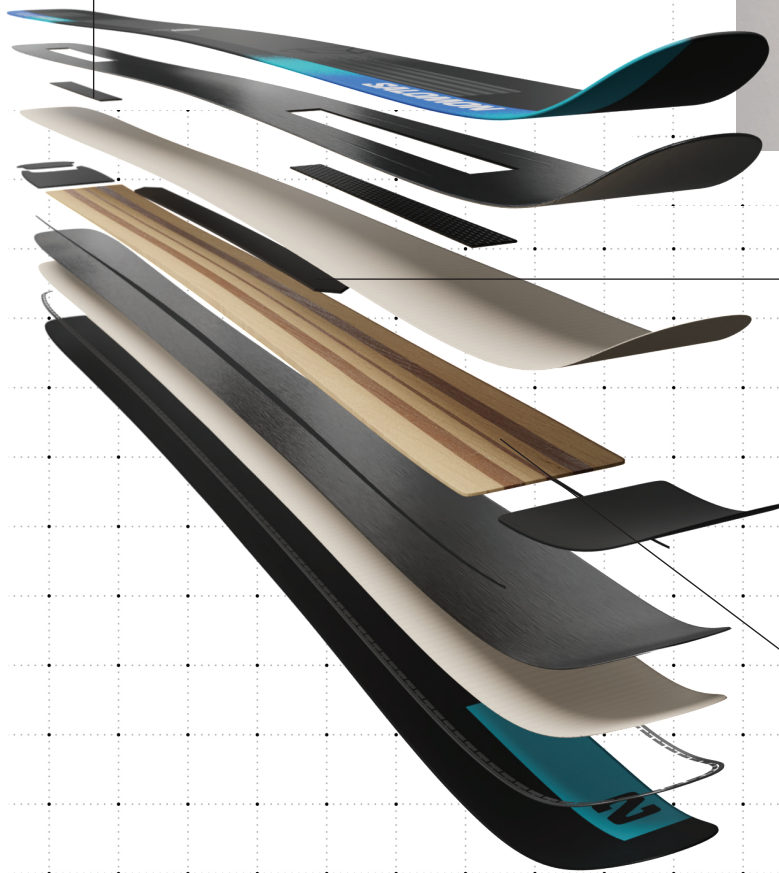

An all-around crowd pleaser,
capable in any terrain.

[TI²] DOUBLE TI

Double layer of titanal, one on either side of the core, improves hard snow performance. It increases precision, offers a good edge grip and improves responsiveness.