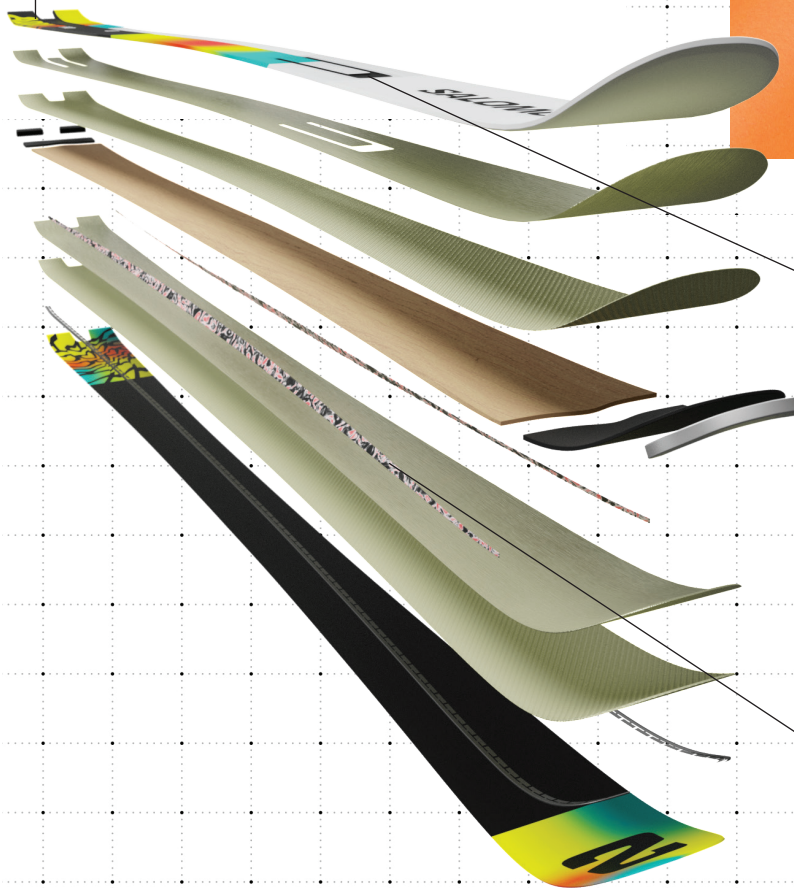

SALOMON

ADDIKT

(Get) addicted to (making)
the right turns in life.

MOTION TAIL **TECHNOLOGY**

It increases the flexibility of the tail by 5% for a more forgiving yet responsive all-day ski.

BLADE TECHNOLOGY

By fusing flexible polymer inserts into the TI layer, this innovative construction maintains the ski's stiffness but adding the liveliness needed for high speed through the turn.

ABS
SIDEWALLS

100% RECYCLED