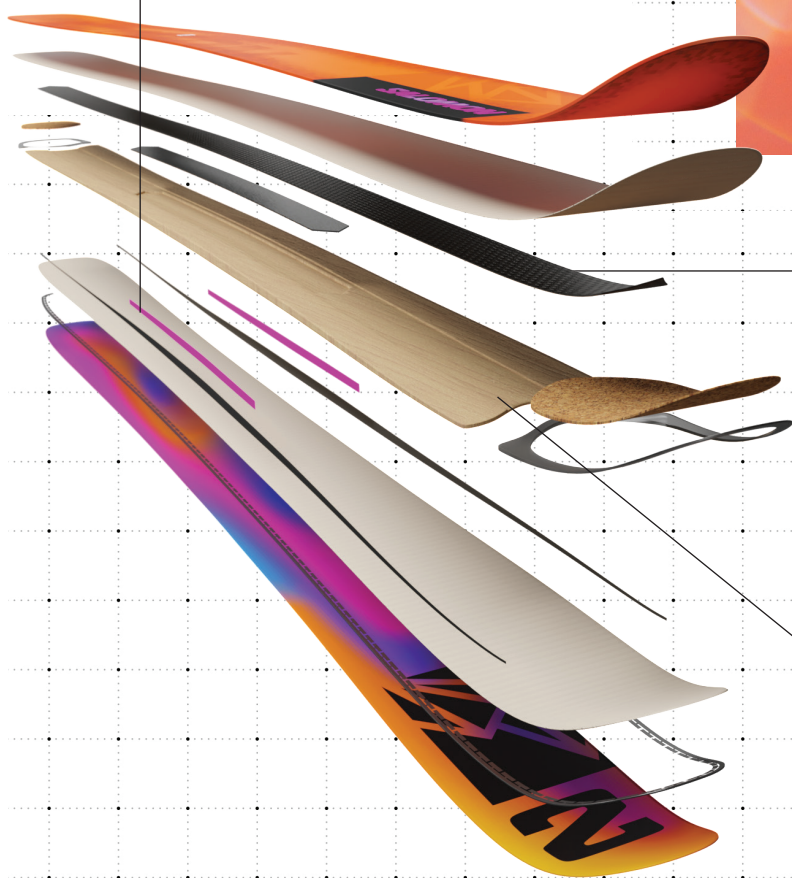

LENGTH (cm)	TIP (mm)	WAIST (mm)	TAIL (mm)	RADIUS (m)	MIDSOLE (mm)	WEIGHT (/ski) (g)
178	137	112	126	16	803	2040
186	138	112	127	17	845	2220
194	139	112	128	18	888	2400

SALOMON

QST

A freeride ski quiver of one.

DOUBLE **SIDEWALLS**

Double sidewalls create a powerful ski with strong edge hold.

[C/FX] **CARBON FLAX**

C/FX is a fiber layer consisting of Carbon and Flax woven together. It combines the strength, stability, minimal weight of carbon with the increased level of dampening of the flax.

FULL POPLAR

A full Woodcore construction maximizes liveliness, stability and ski-to-snow contact while filtering vibrations.

QST 106

L47606700+ | L47677800+ (And Skins)

A freeride ski quiver of one.

The ski, the myth, the legend: the QST 106 is the most loved QST in the lineup. With a 106mm waist and progressive freeride shape, this versatile ski does it all with style and finesse. Whether you find yourself catching first chair for perfect corduroy or ripping powder fields to après-ski, the QST 106 offers the confidence and agility you've been wanting.